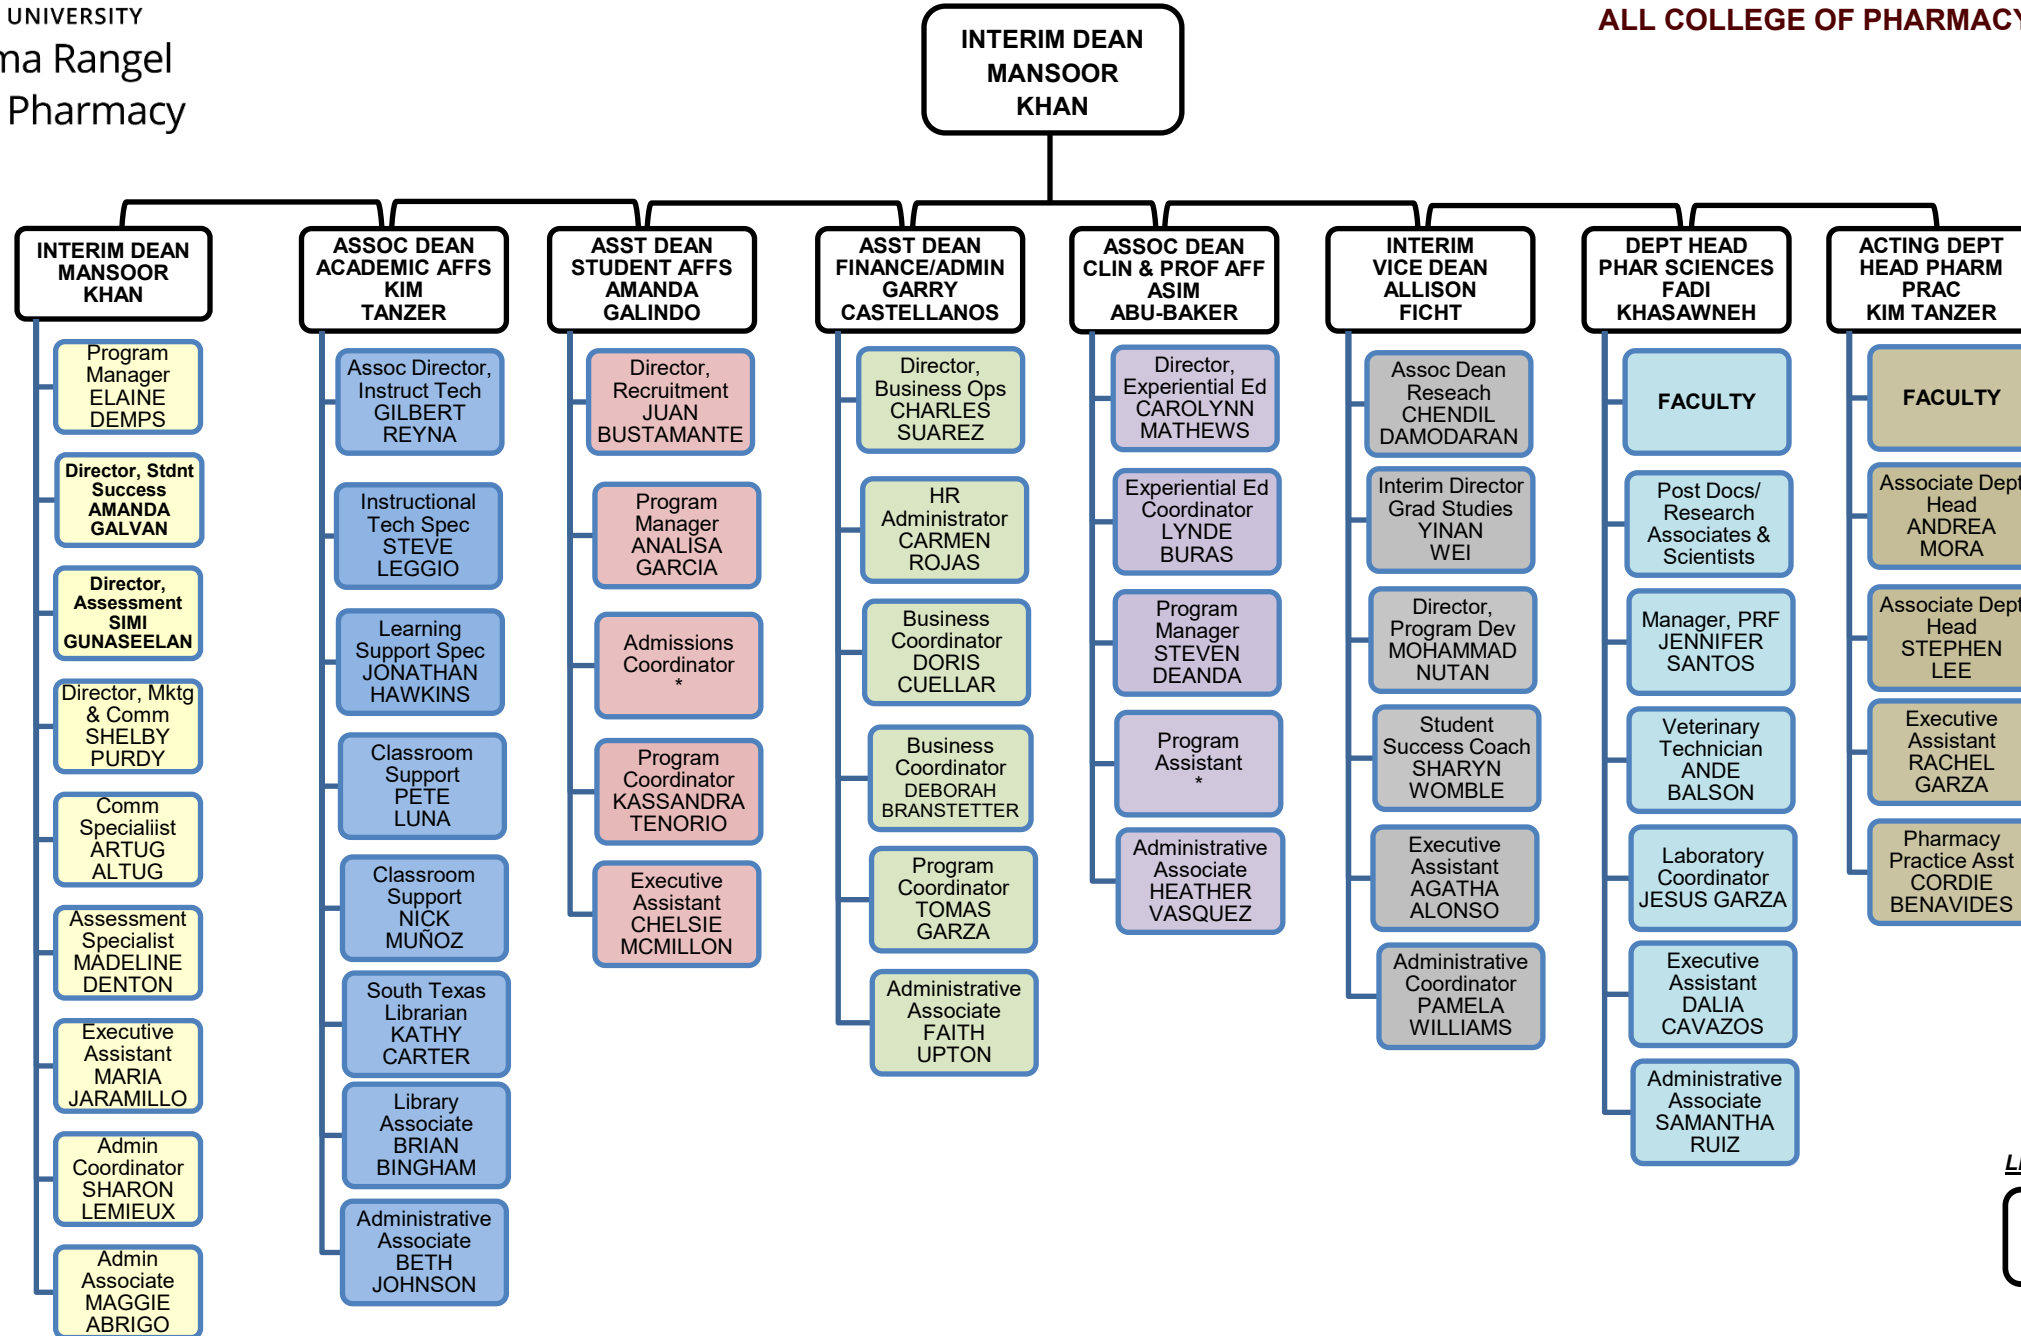

TEXAS A&M UNIVERSITY
 Irma Lerma Rangel
 College of Pharmacy

**ORGANIZATIONAL CHART FOR
 ALL COLLEGE OF PHARMACY UNITS**

LEGEND:
 Executive Committee

*Vacant positions
 Rev. 09/25/2024

ADMINISTRATIVE LEADERSHIP TEAM ORGANIZATIONAL CHART

TEXAS A&M UNIVERSITY
 Irma Lerma Rangel
 College of Pharmacy