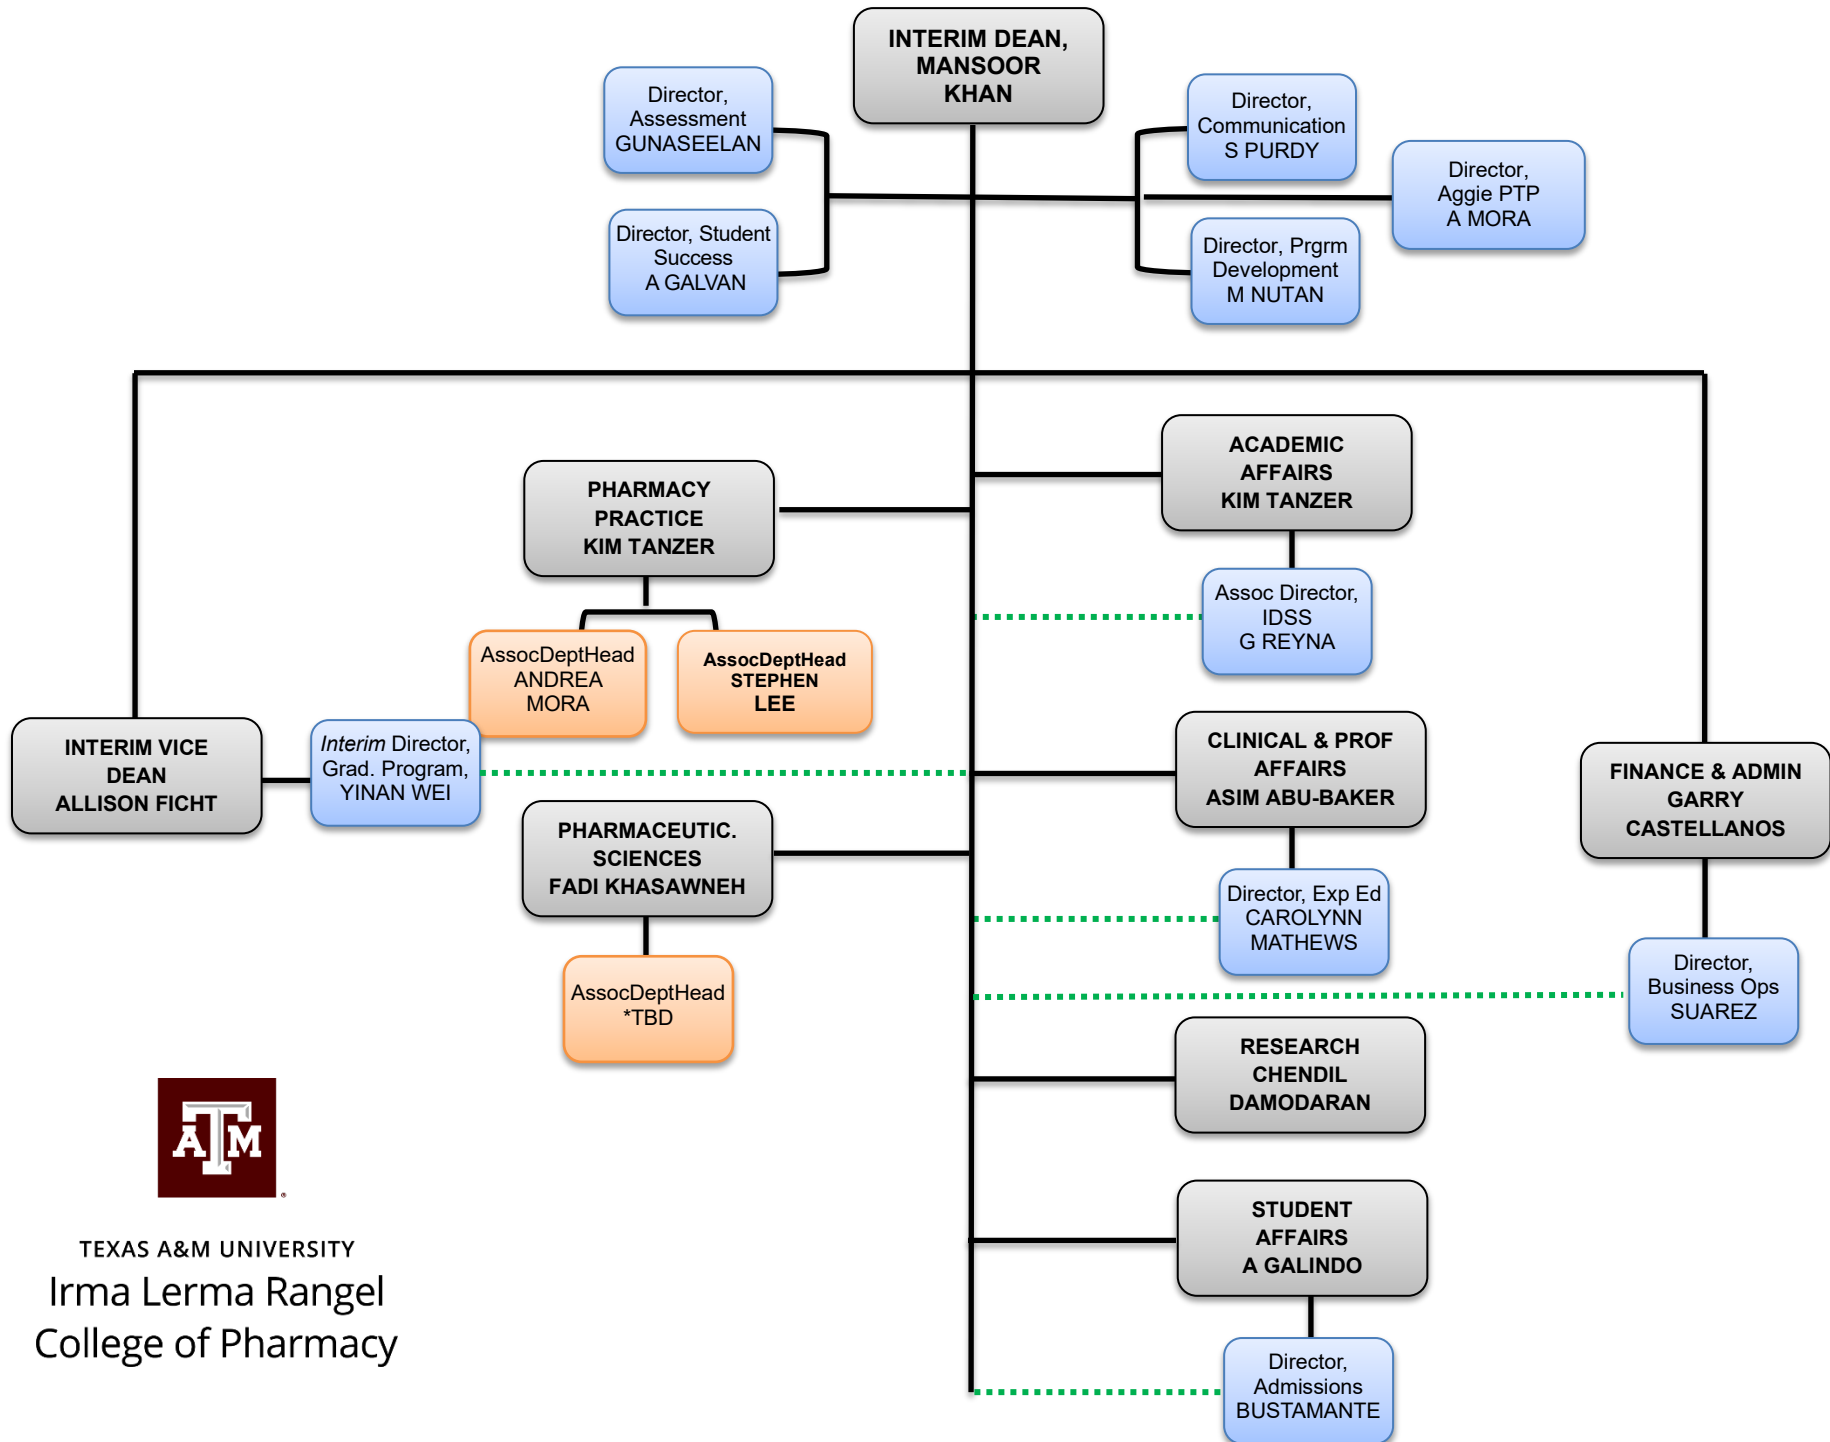

TEXAS A&M UNIVERSITY
 Irma Lerma Rangel
 College of Pharmacy

**ORGANIZATIONAL CHART FOR
 ALL COLLEGE OF PHARMACY UNITS**

LEGEND:
 Executive Committee

*Vacant positions
 Rev. 09/25/2024

ADMINISTRATIVE LEADERSHIP TEAM ORGANIZATIONAL CHART

TEXAS A&M UNIVERSITY
 Irma Lerma Rangel
 College of Pharmacy